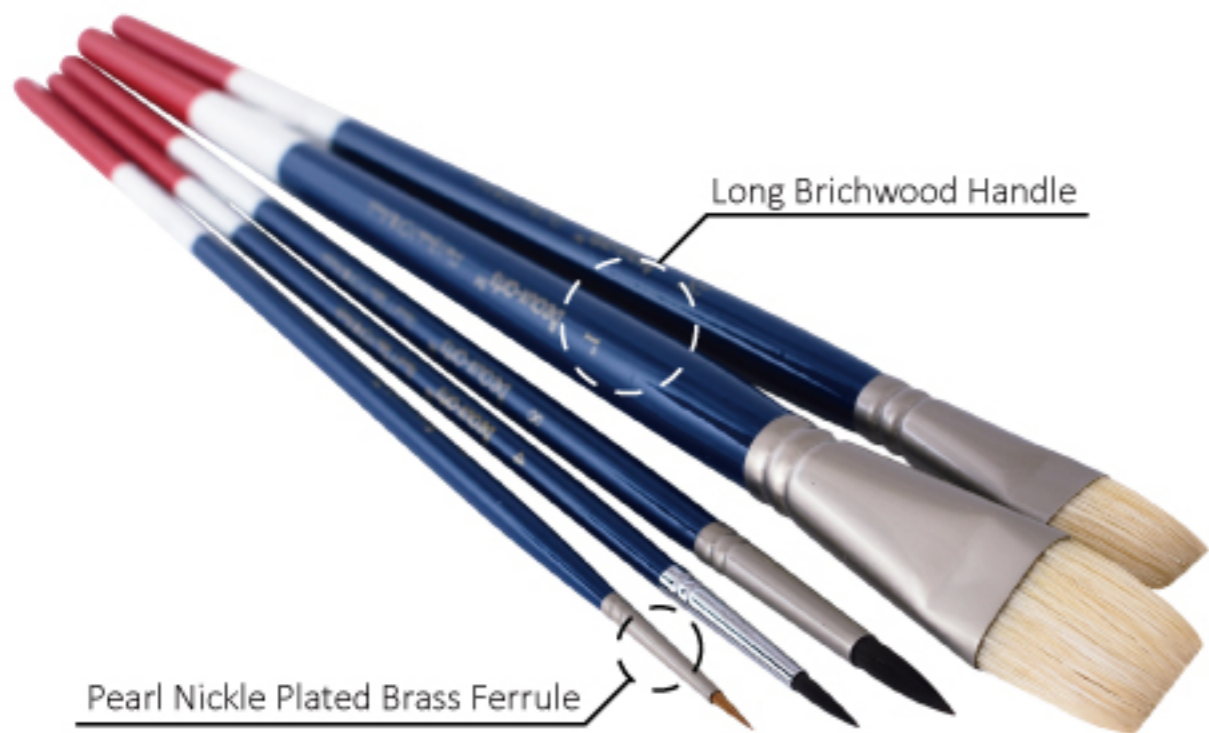

Sable Hair
Art Brush

■ Painting Details
Sable hair brushes are suited for painting watercolor details and lines. These have best water-absorbing quality and keep shape.

SB5008R

SB5008F

SB5008L

SB5014L

Sable Hair Smoky Black Grass Ferrule Pearl Black Handle

High Resilience
Synthetic Hair
Art Brush

■ Painting Details
High resilience synthetic hair brushes suits for painting acrylic and oil painting lines.
Dia of the handle ■
Big dia of the handle can balance brushes.

4.5cm / 1.8inch

Paint extra long lines with extra long hair is suitable.
High resilience synthetic hair is suited for painting acrylic and oil painting.

More Choice

1591

1592

1593

1594

1595