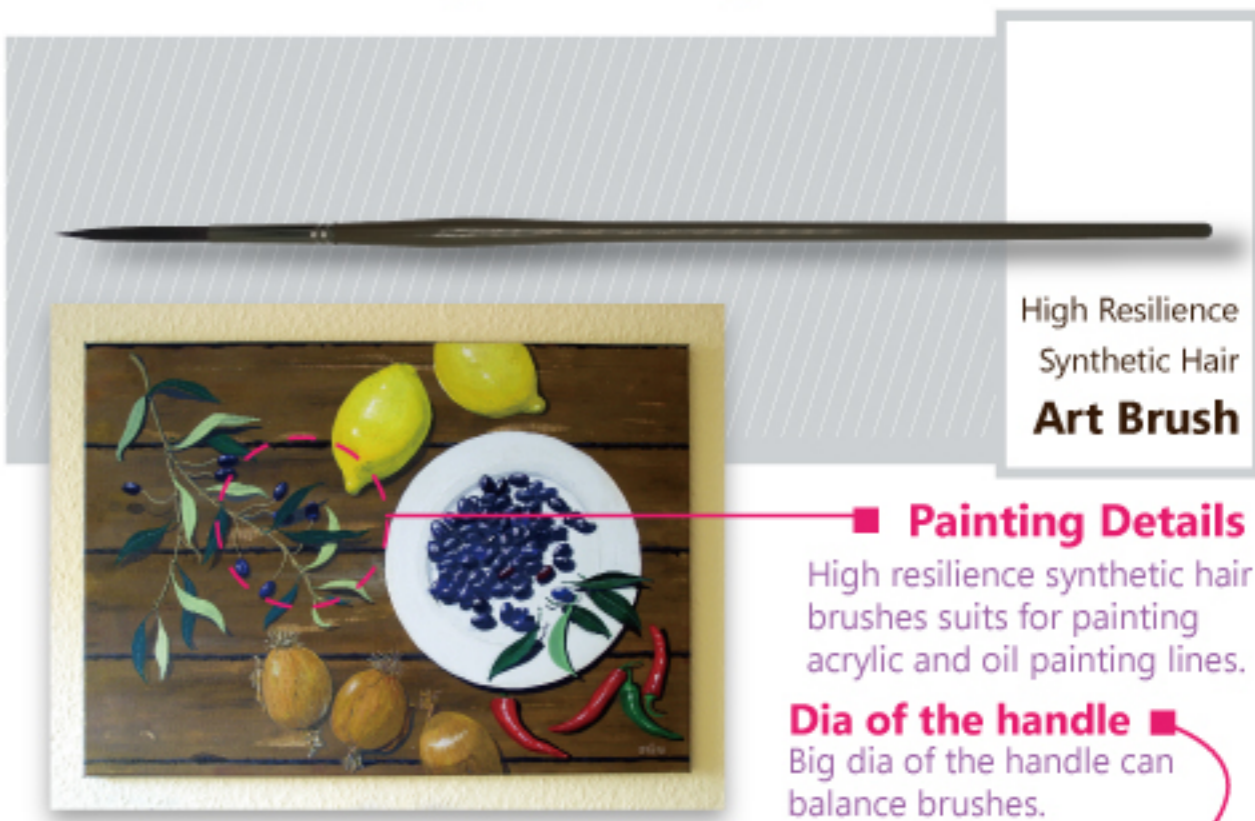

N5015LXL

High Resilience Synthetic Hair Liner Brushes

High Resilience
Synthetic Hair
Art Brush

■ Painting Details
High resilience synthetic hair brushes suits for painting acrylic and oil painting lines.
Dia of the handle ■
Big dia of the handle can balance brushes.