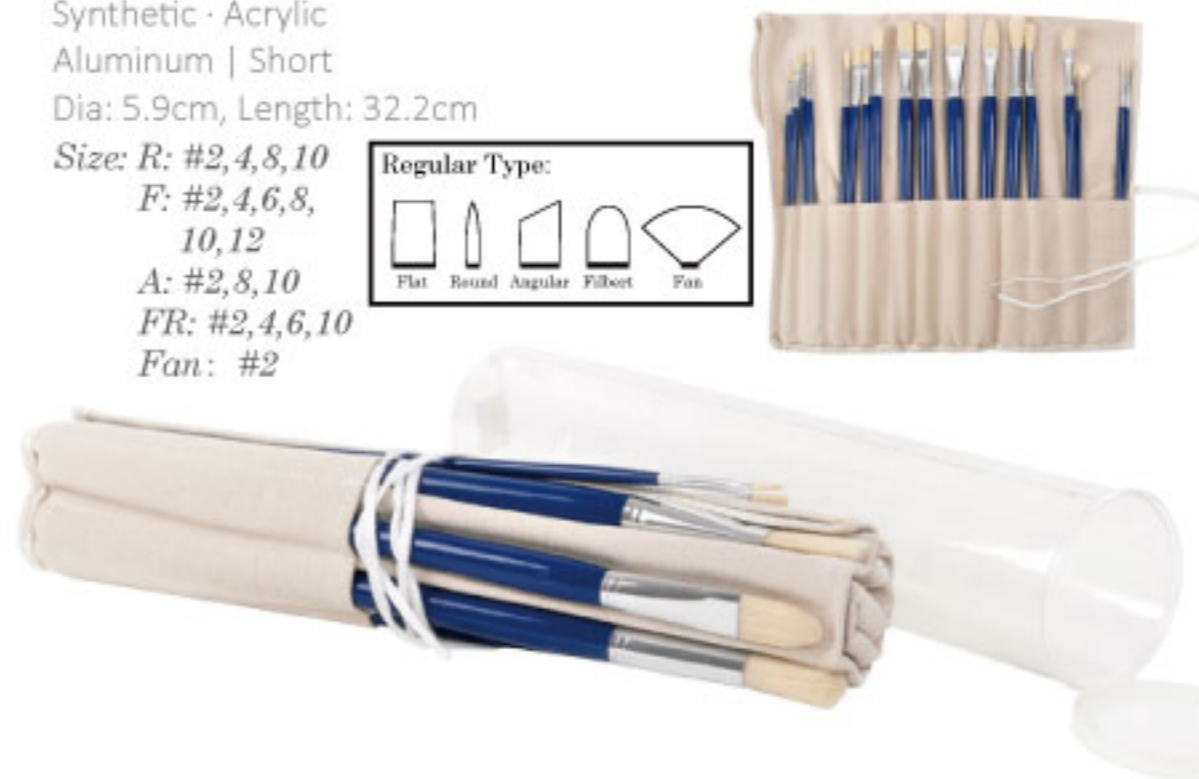

1766

18pcs Hog Bristle brush with Cotton case in Drum

Synthetic · Acrylic
Aluminum | Short
Dia: 5.9cm, Length: 32.2cm

Size: R: #2,4,8,10

F: #2,4,6,8,
10,12

A: #2,8,10

FR: #2,4,6,10

Fan: #2

Regular Type: