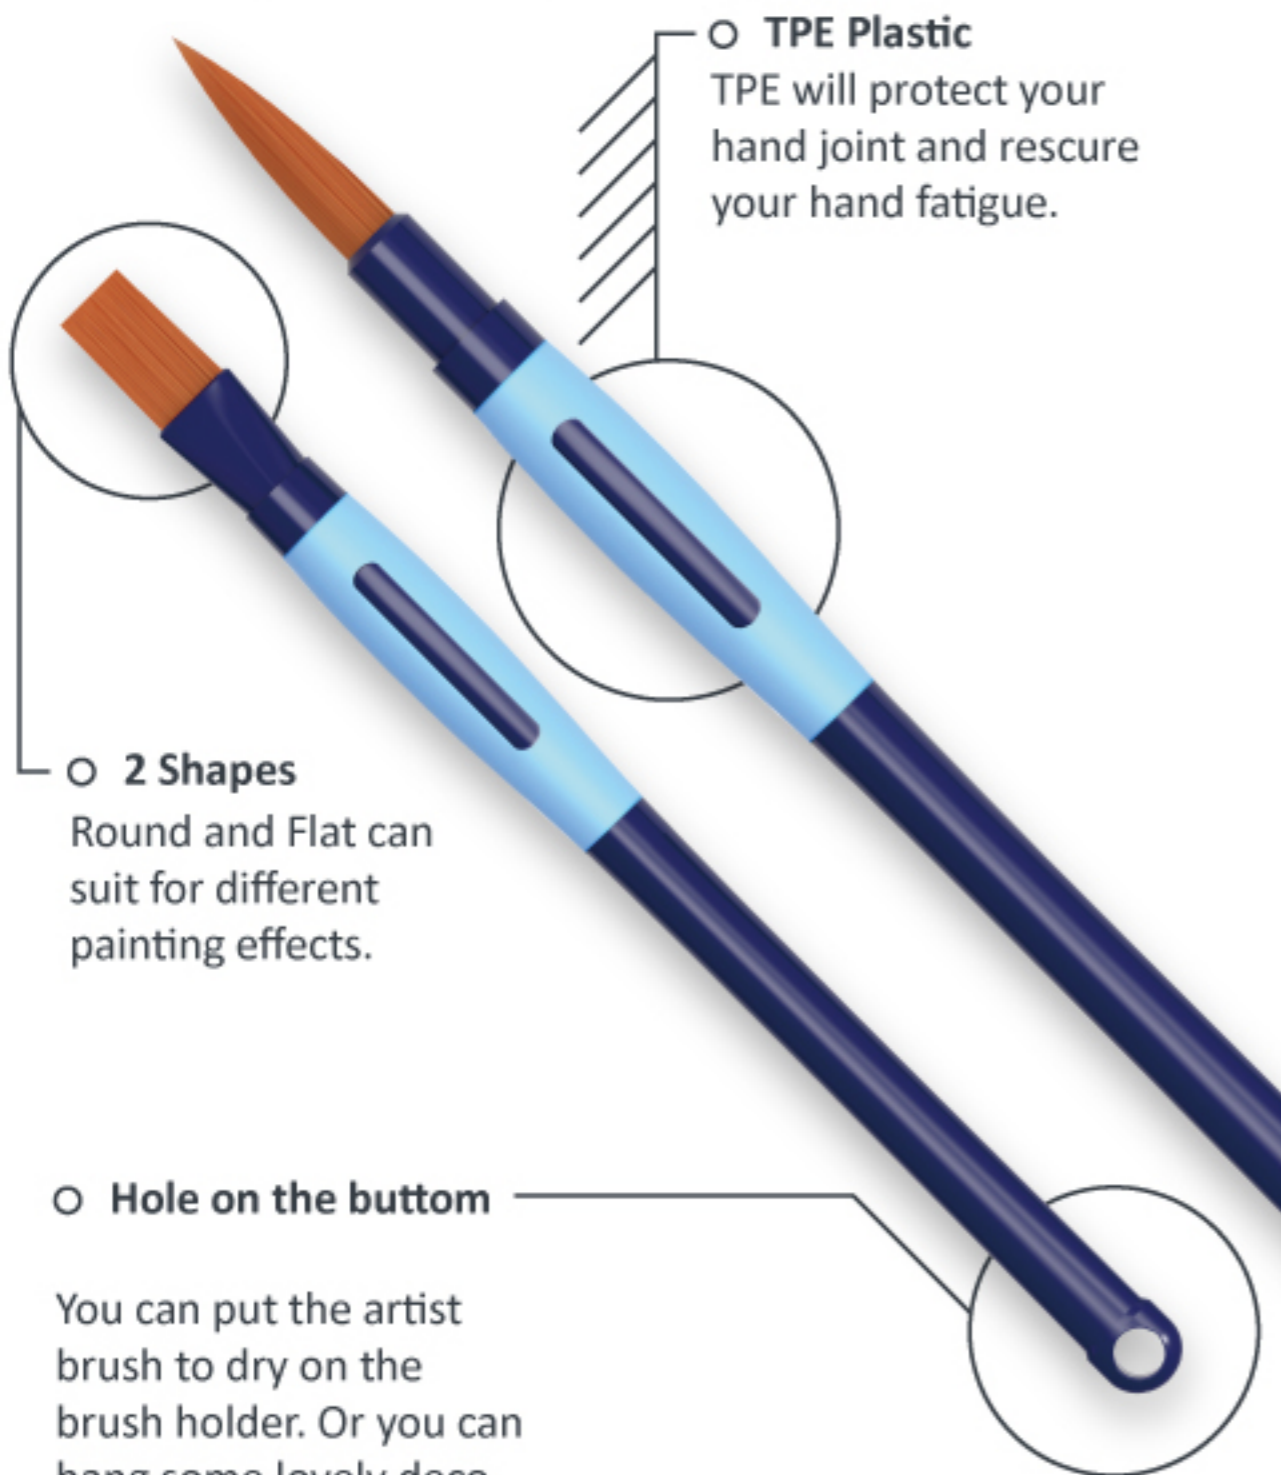

NG6000 SERIES

MOQ: 3000pcs/size Media: Acrylic/Watercolor/Tempera

○ **TPE Plastic**
TPE will protect your hand joint and rescue your hand fatigue.

○ **2 Shapes**
Round and Flat can suit for different painting effects.

○ **Hole on the bottom**

You can put the artist brush to dry on the brush holder. Or you can hang some lovely decorations on the brushes to show yourself.

N5003-5005 SERIES

MOQ: 3000pcs/size Media: Acrylic/Watercolor/Tempera

Synthetic Hair Artist Brushes

Synthetic hair artist brushes are popular in every art media because of strong compatibility and use widely.