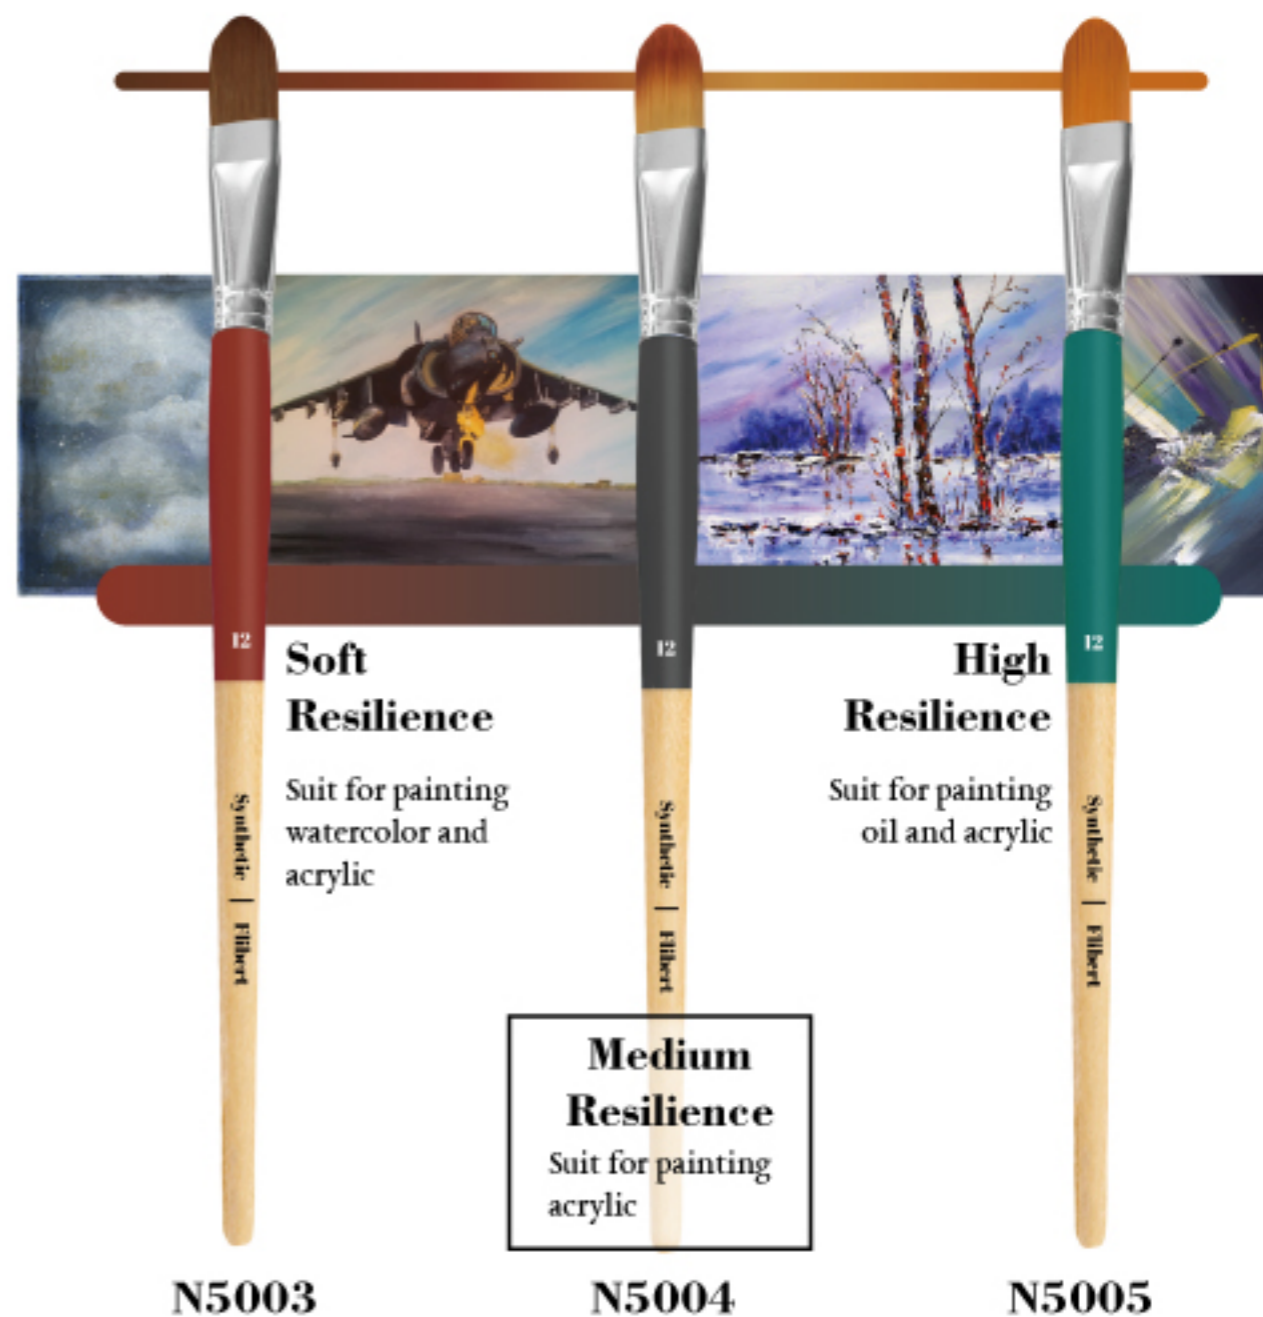

○ **Hole on the bottom**

You can put the artist brush to dry on the brush holder. Or you can hang some lovely decorations on the brushes to show yourself.

N5003-5005 SERIES

MOQ: 3000pcs/size Media: Acrylic/Watercolor/Tempera

Synthetic Hair Artist Brushes

Synthetic hair artist brushes are popular in every art media because of strong compatibility and use widely.

N5003

N5004

N5005

**Soft
Resilience**

Suit for painting
watercolor and
acrylic